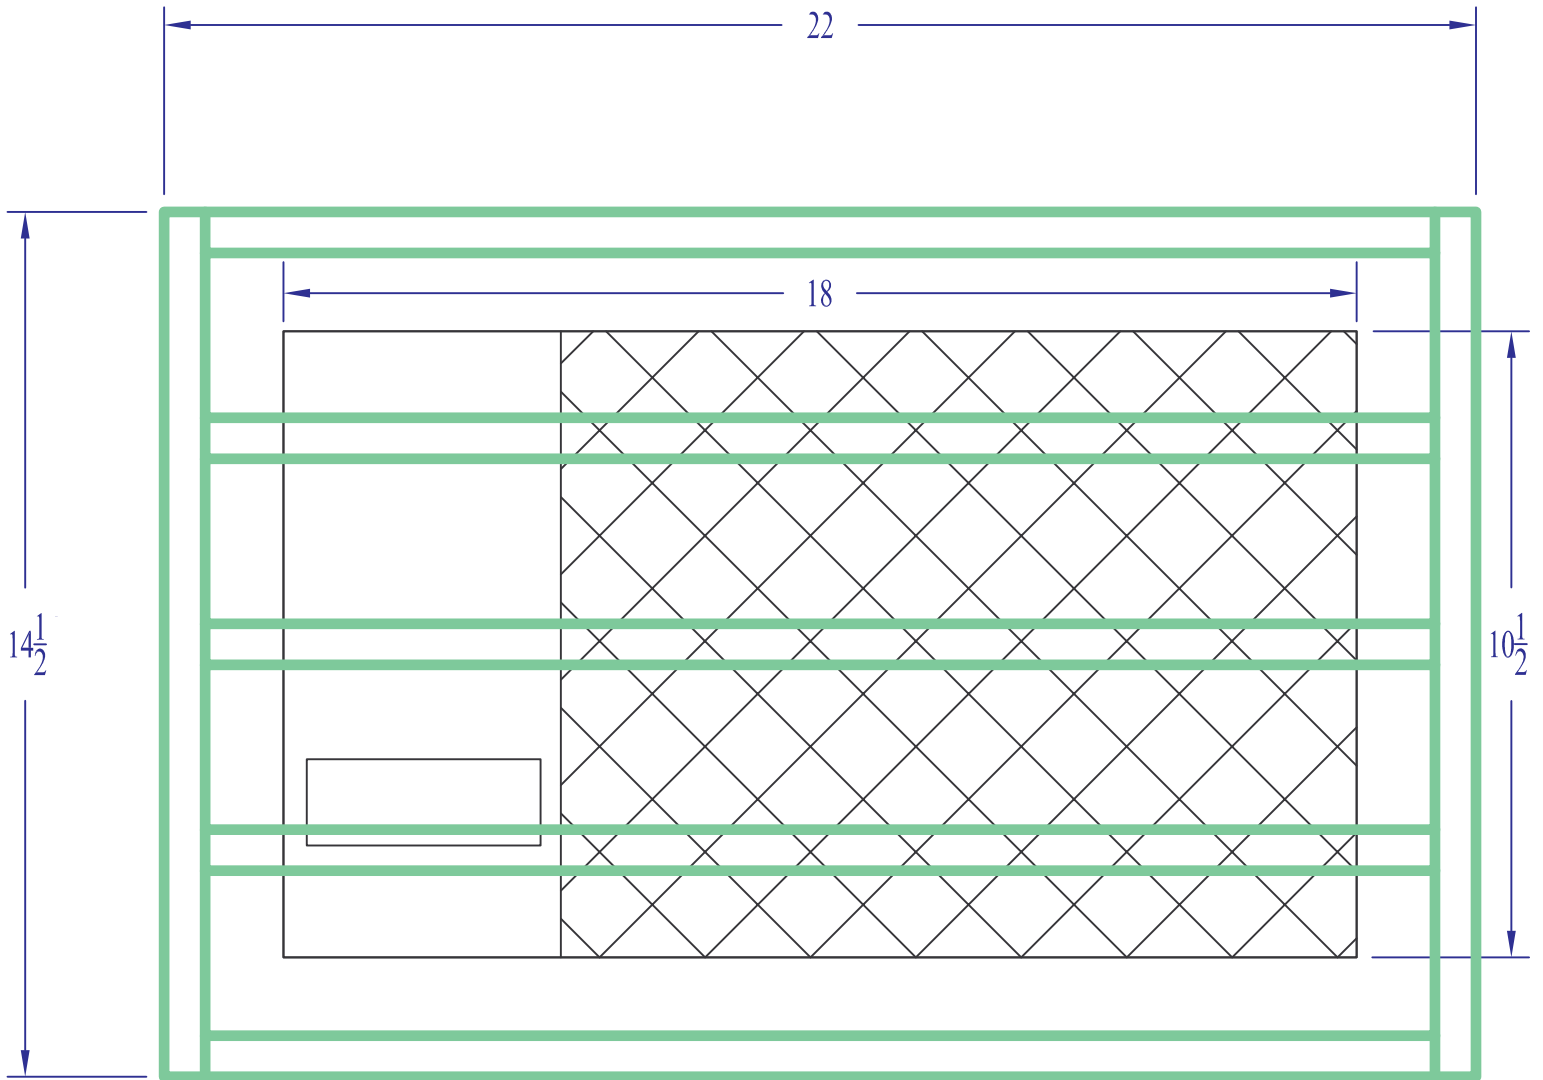

# CellarPro Wood Louvered Grill 1800

PLAN VIEW

SIDE VIEW