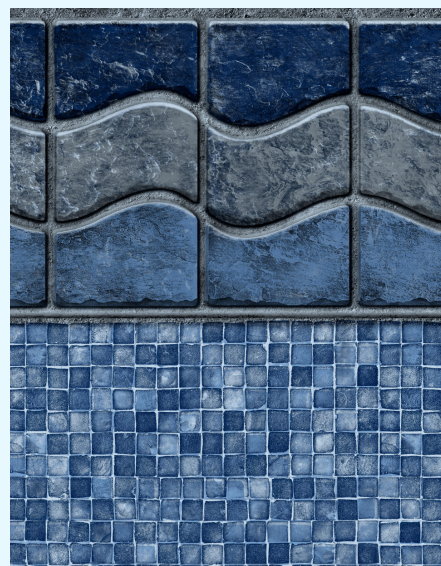

OCEAN BEACH

27/27 mil

Out of Stock: ETA TBD