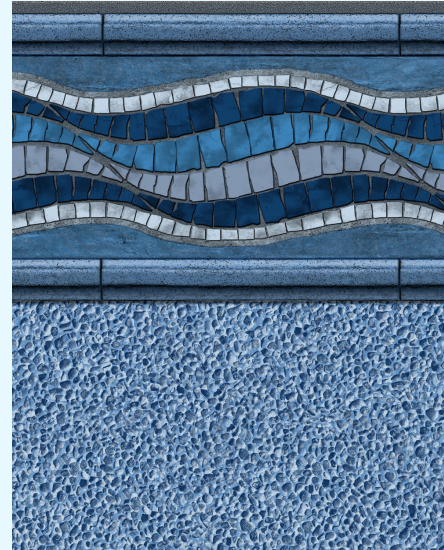

SANTA BARBARA WITH GUNITE LIGHT BLUE

27/27 mil
Available: In Stock