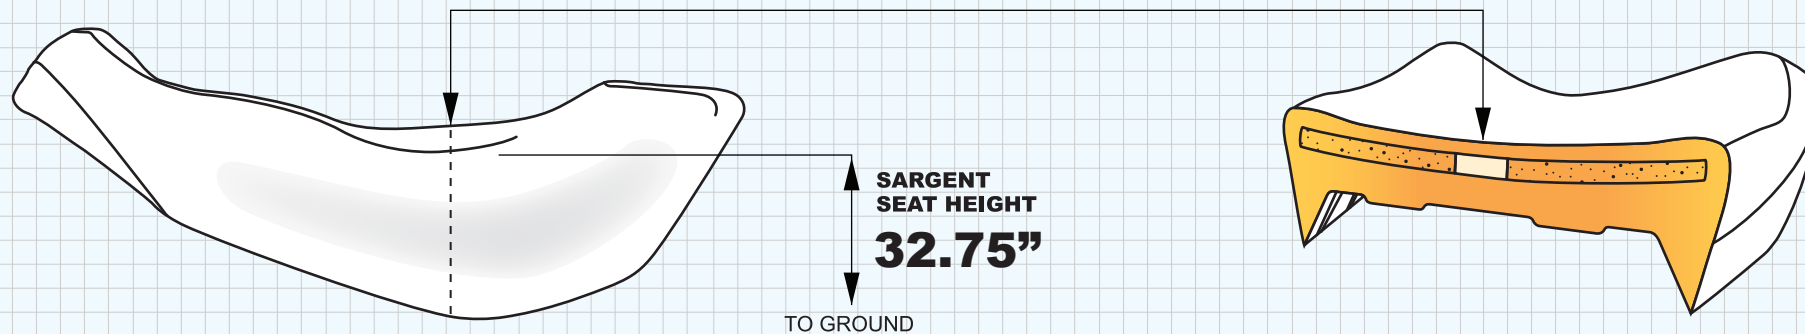

HONDA NC 700 X (2012+) FOAM COMPARISON CHART

SARGENT®

HONDA NC 700 X (2012+) OEM SEAT

HONDA NC 700 X (2012+) SARGENT SEAT

Zone Suspension Technology

SEAT HEIGHT TO GROUND

OEM HEIGHT 32.75"

SARGENT HEIGHT 32.75"

NOTE: Actual seat to ground reach dimensions may vary depending on rider weight, anatomy and motorcycle suspension settings.

PRESSURE CHART

LOW

HIGH

LOW