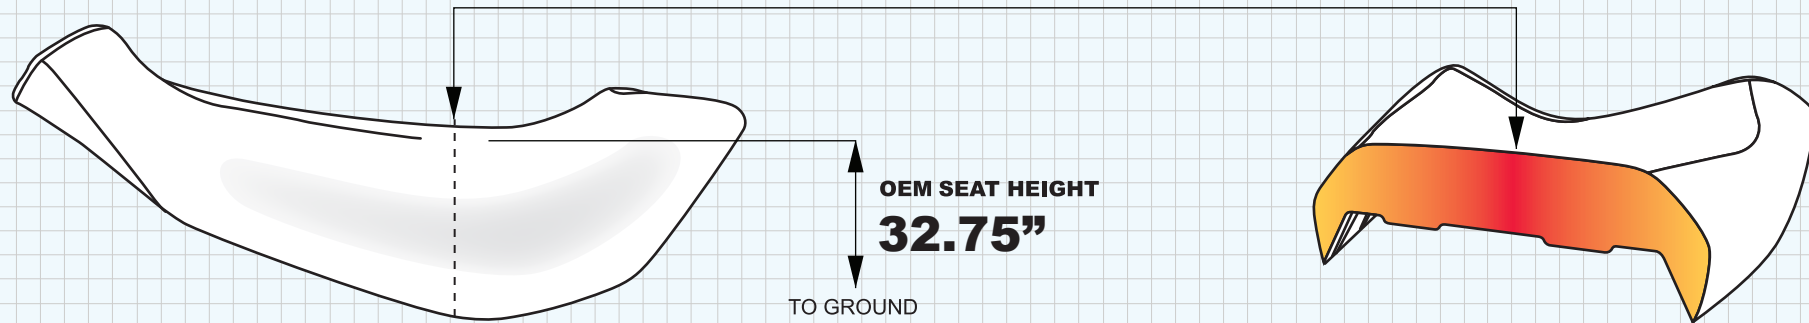

HONDA NC 700 X (2012+) FOAM COMPARISON CHART

SARGENT®

HONDA NC 700 X (2012+) OEM SEAT

HONDA NC 700 X (2012+) SARGENT SEAT

Zone Suspension Technology

SEAT HEIGHT TO GROUND

OEM HEIGHT 32.75"

SARGENT HEIGHT 32.75"

NOTE: Actual seat to ground reach dimensions may vary depending on rider weight, anatomy and motorcycle suspension settings.

PRESSURE CHART

LOW

HIGH

LOW