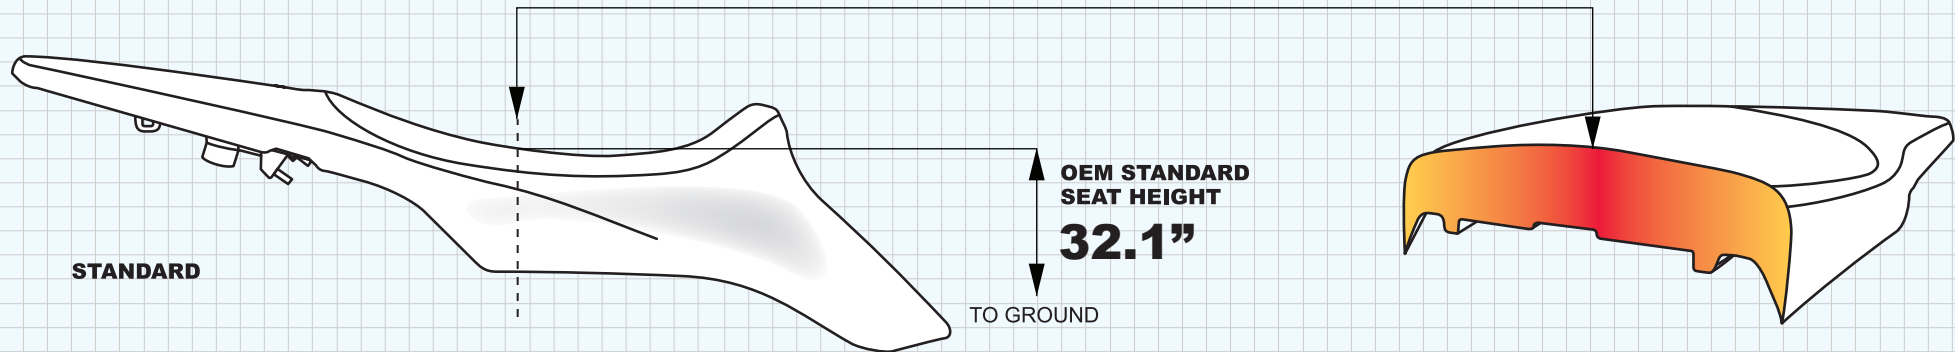

## YAMAHA FZ-09 (2013+) OEM SEAT

## YAMAHA FZ-09 (2013+) SARGENT SEAT

**Zone Suspension Technology**

### SEAT HEIGHT TO GROUND

OEM STOCK HEIGHT	SARGENT HEIGHT
STANDARD..... 32.1"	STANDARD..... 32"

NOTE: Actual seat to ground reach dimensions may vary depending on rider weight, anatomy and motorcycle suspension settings.