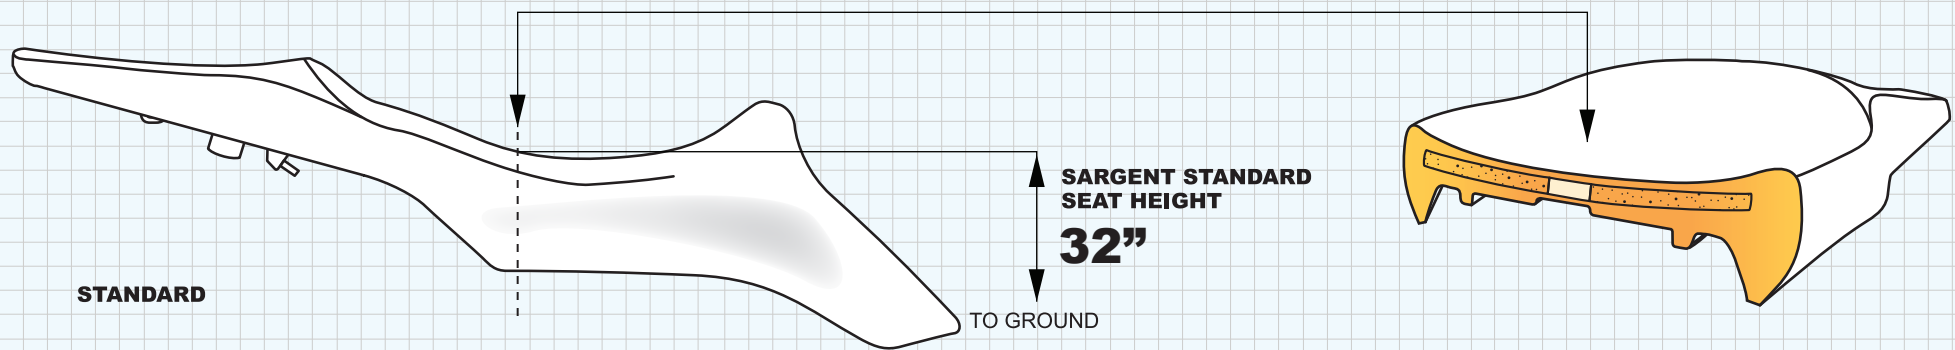

# YAMAHA FZ-09 (2013+) FOAM COMPARISON CHART

**SARGENT®**

## YAMAHA FZ-09 (2013+) OEM SEAT

## YAMAHA FZ-09 (2013+) SARGENT SEAT

**Zone Suspension Technology**

### SEAT HEIGHT TO GROUND

OEM STOCK HEIGHT	SARGENT HEIGHT
STANDARD..... 32.1"	STANDARD..... 32"

NOTE: Actual seat to ground reach dimensions may vary depending on rider weight, anatomy and motorcycle suspension settings.