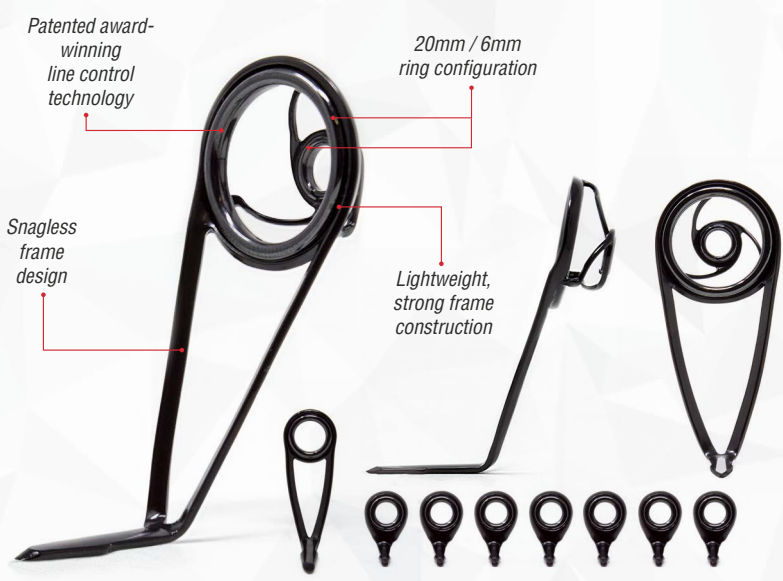

NEW ULTRAMODERN

MicroWave Guides - The most modern, technologically advanced guide system of all time

MW20®

LINE CONTROL SYSTEM

Designed for spinning applications to capture and control line instantly for longer, smoother, more controlled casting

FEATURES

- Snagless spinning & casting frame designs
- Award winning line control technology
- Strong 316SS frames available w/ Nanolite and Duralite rings
- Light weight but strong construction
- Available in Chrome, TION Titanium or Black Diamond finishes
- Offered with Duralite or Nanolite rings