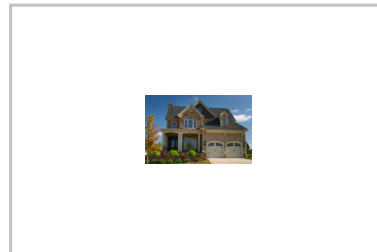

Size Matters, Photo Size That Is...

a guide to uploading the perfect listing photo

Make sure your listing photos look great on home search sites, including REcolorado.com, your IDX site, and syndication sites. As a rule, photos must be at least **1600 x 1200 pixels** to display crisply and clearly. A larger size may take longer to upload, but it will be worth the wait.

Hint: If your photo looks small when you upload it to Matrix, it's definitely too small to be displayed clearly on any home-search site.

Looks great in Matrix.

Looks great in Matrix.

REcolorado.com and Home Search Websites:

Once a photo that is less than 1600 x 1200 pixels reaches home-search sites, you will notice 'photo padding', which is a big turn off for homebuyers. Prospective buyers like large, clear, photos.

Looks small and distorted on home-search sites.