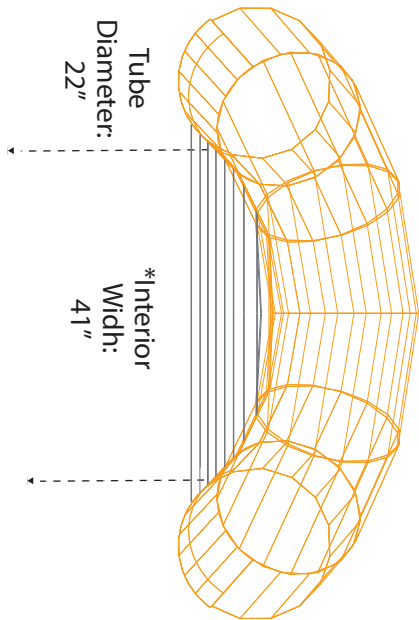

156R

Please use the specifications as a guideline only.

800-247-3432 ~ info@aire.com
www.aire.com

AIRE & Tributary boats are handcrafted by skilled professionals. As with all handcrafted items, there may be some slight variations from boat to boat, all measurements are subject to 1" + or - variation.

*Measured with no thwarts installed