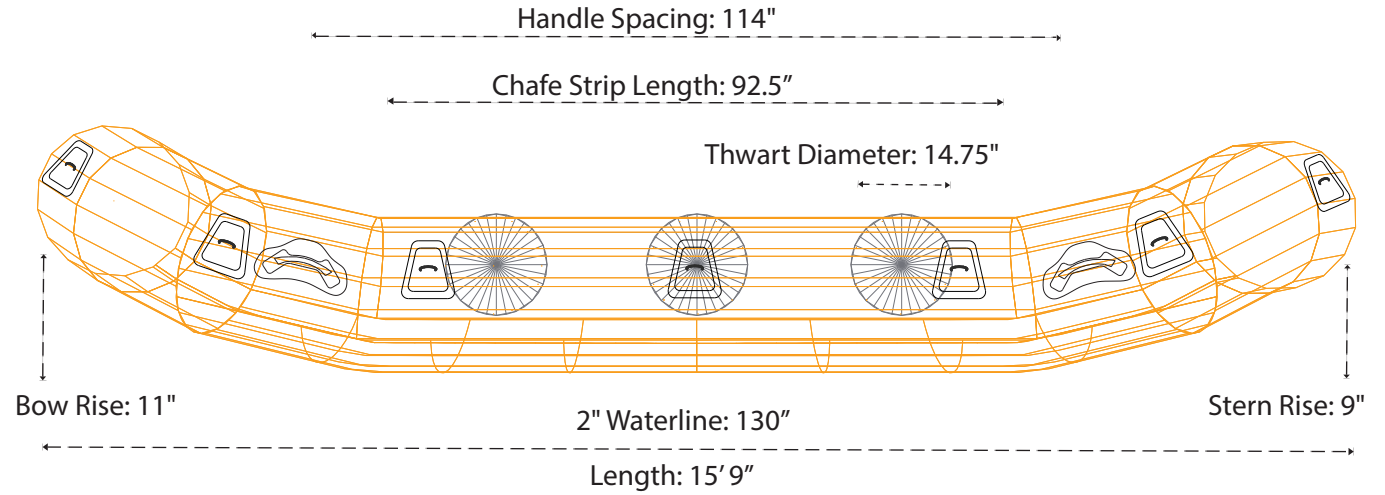

156R

Please use the specifications as a guideline only.

800-247-3432 ~ info@aire.com
www.aire.com

AIRE & Tributary boats are handcrafted by skilled professionals. As with all handcrafted items, there may be some slight variations from boat to boat, all measurements are subject to 1" + or - variation.

*Measured with no thwarts installed