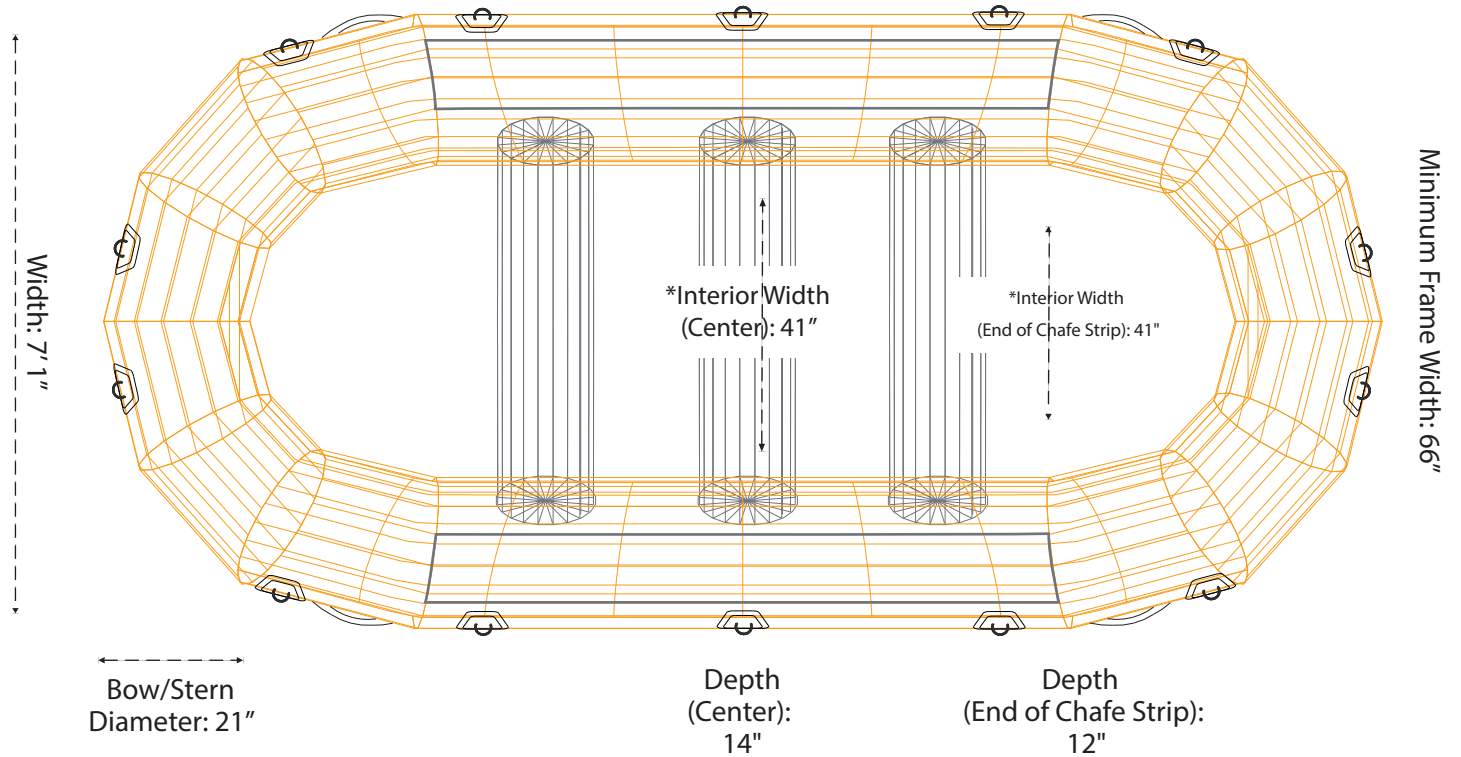

156R

Please use the specifications as a guideline only.

800-247-3432 ~ info@aire.com
www.aire.com

AIRE & Tributary boats are handcrafted by skilled professionals. As with all handcrafted items, there may be some slight variations from boat to boat, all measurements are subject to 1" + or - variation.

*Measured with no thwarts installed