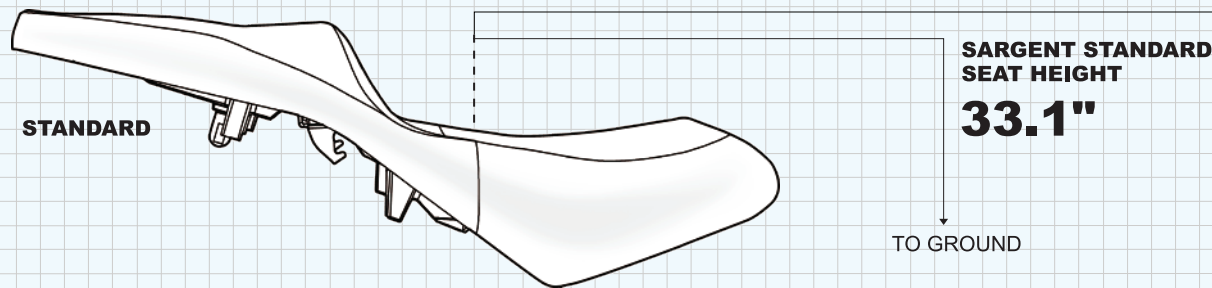

KAWASAKI VERSYS FOAM COMPARISON CHART

SARGENT®

KAWASAKI VERSYS OEM SEAT

SARGENT WORLD SPORT SEAT FOR KAWASAKI VERSYS

SEAT HEIGHT TO GROUND

OEM STOCK HEIGHT	SARGENT HEIGHT
STANDARD..... 33.1"	STANDARD..... 33.1"
	LOW..... 32.1"

NOTE: Actual seat to ground reach dimensions may vary depending on rider weight, anatomy and motorcycle suspension settings.

PRESSURE CHART