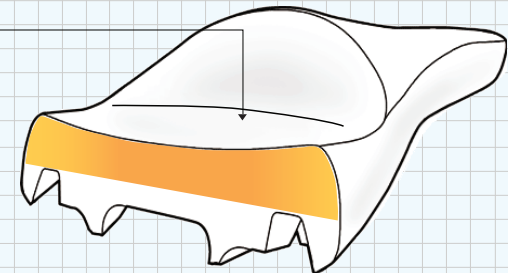

KAWASAKI VERSYS FOAM COMPARISON CHART

SARGENT®

KAWASAKI VERSYS OEM SEAT

SARGENT WORLD SPORT SEAT FOR KAWASAKI VERSYS

SEAT HEIGHT TO GROUND

OEM STOCK HEIGHT	SARGENT HEIGHT
STANDARD..... 33.1"	STANDARD..... 33.1"
	LOW..... 32.1"

NOTE: Actual seat to ground reach dimensions may vary depending on rider weight, anatomy and motorcycle suspension settings.

PRESSURE CHART