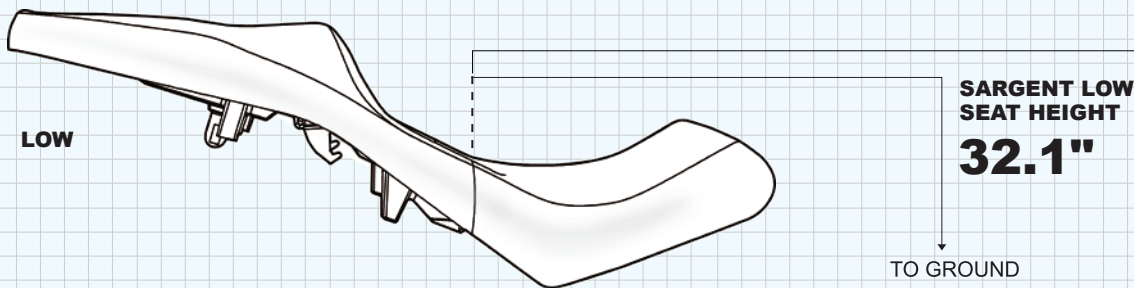

KAWASAKI VERSYS FOAM COMPARISON CHART

SARGENT®

KAWASAKI VERSYS OEM SEAT

SARGENT WORLD SPORT SEAT FOR KAWASAKI VERSYS

SEAT HEIGHT TO GROUND

OEM STOCK HEIGHT	SARGENT HEIGHT
STANDARD..... 33.1"	STANDARD..... 33.1"
	LOW..... 32.1"

NOTE: Actual seat to ground reach dimensions may vary depending on rider weight, anatomy and motorcycle suspension settings.

PRESSURE CHART