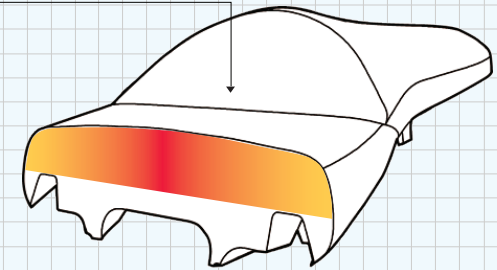

KAWASAKI VERSYS FOAM COMPARISON CHART

SARGENT®

KAWASAKI VERSYS OEM SEAT

SARGENT WORLD SPORT SEAT FOR KAWASAKI VERSYS

SEAT HEIGHT TO GROUND

OEM STOCK HEIGHT	SARGENT HEIGHT
STANDARD..... 33.1"	STANDARD..... 33.1"
	LOW..... 32.1"

NOTE: Actual seat to ground reach dimensions may vary depending on rider weight, anatomy and motorcycle suspension settings.

PRESSURE CHART