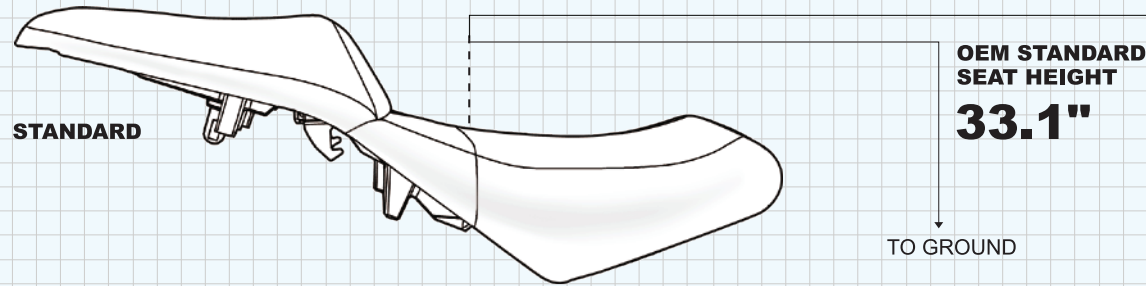

KAWASAKI VERSYS FOAM COMPARISON CHART

SARGENT®

KAWASAKI VERSYS OEM SEAT

SARGENT WORLD SPORT SEAT FOR KAWASAKI VERSYS

SEAT HEIGHT TO GROUND

OEM STOCK HEIGHT	SARGENT HEIGHT
STANDARD..... 33.1"	STANDARD..... 33.1"
	LOW..... 32.1"

NOTE: Actual seat to ground reach dimensions may vary depending on rider weight, anatomy and motorcycle suspension settings.

PRESSURE CHART