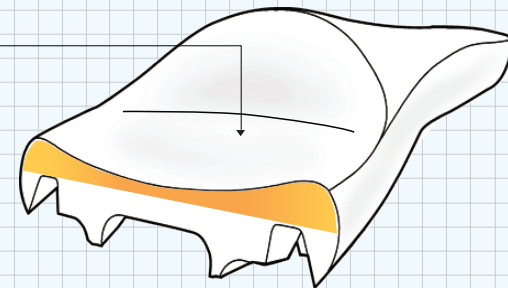

KAWASAKI VERSYS FOAM COMPARISON CHART

SARGENT®

KAWASAKI VERSYS OEM SEAT

SARGENT WORLD SPORT SEAT FOR KAWASAKI VERSYS

SEAT HEIGHT TO GROUND

OEM STOCK HEIGHT	SARGENT HEIGHT
STANDARD..... 33.1"	STANDARD..... 33.1"
	LOW..... 32.1"

NOTE: Actual seat to ground reach dimensions may vary depending on rider weight, anatomy and motorcycle suspension settings.

PRESSURE CHART