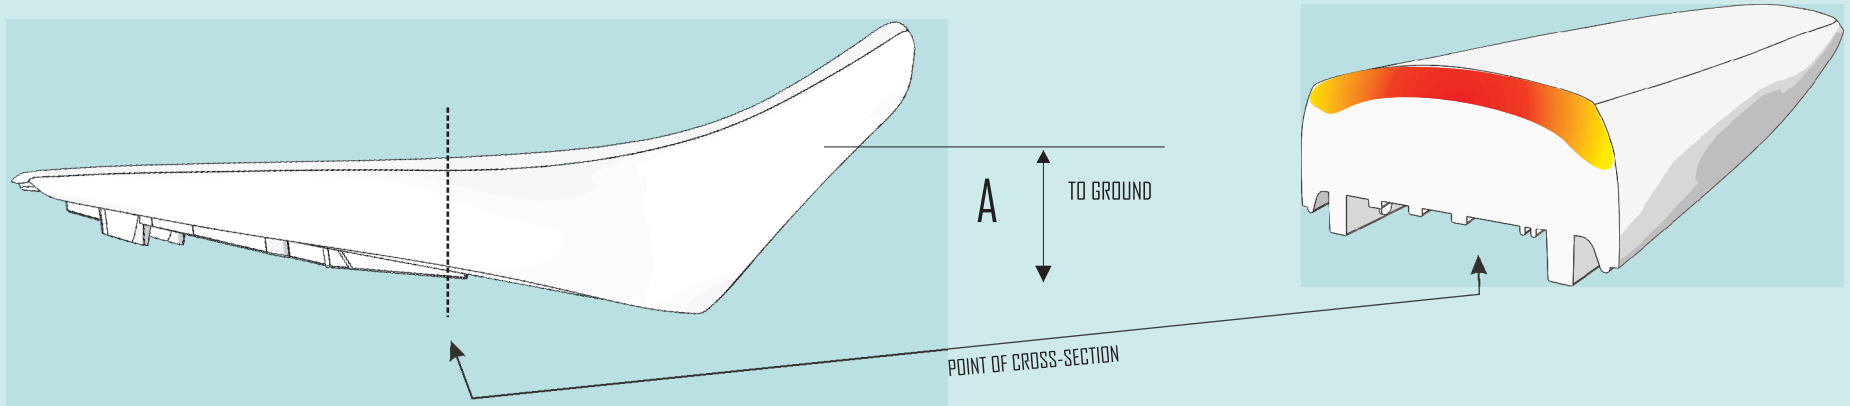

SEAT FOAM COMPARISON CHART

OEM YAM WR 250 R/X SEAT

SARGENT YAM WR 250 R/X WORLD SPORT SEAT

SEAT HEIGHT (TO GROUND)

- A. 35.7"
- B. 35.7

*ACTUAL SEAT TO GROUND DIMENSIONS MAY VARY DEPENDING ON RIDER WEIGHT & ANATOMY AND BIKE SUSPENSION SETTINGS.

CROSS SECTION OF SEAT FOAM

PRESSURE CHART