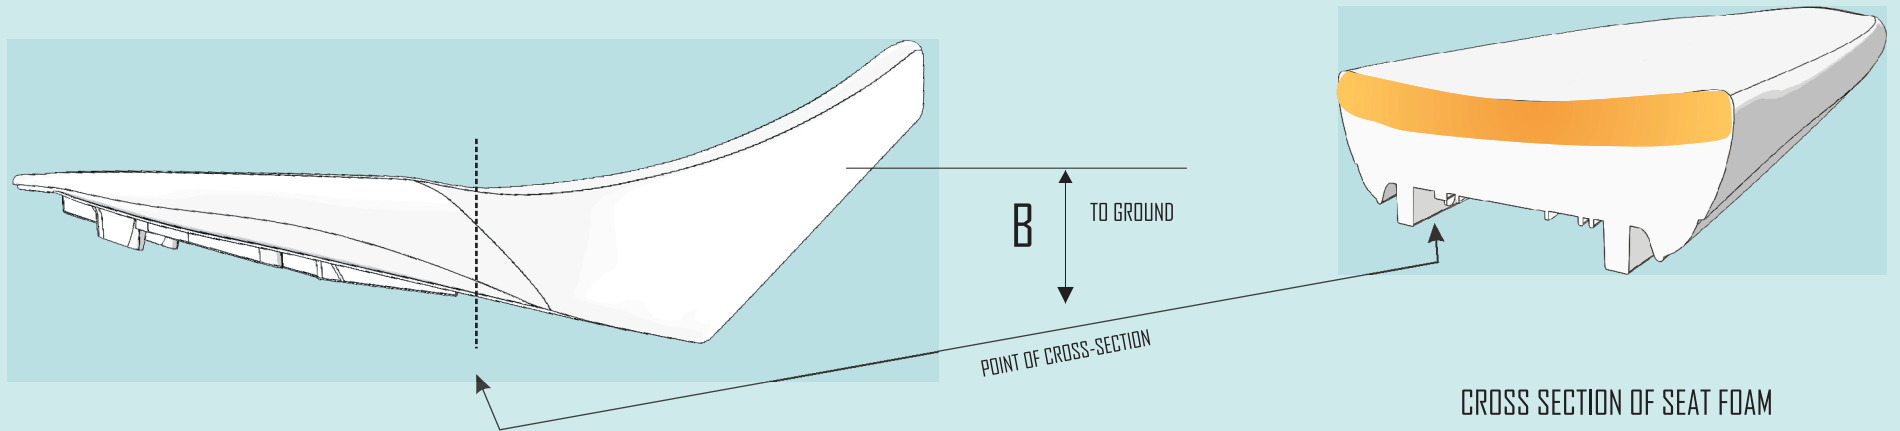

SEAT FOAM COMPARISON CHART

OEM YAM WR 250 R/X SEAT

SARGENT YAM WR 250 R/X WORLD SPORT SEAT

SEAT HEIGHT (TO GROUND)

- A. 35.7"
- B. 35.7

*ACTUAL SEAT TO GROUND DIMENSIONS MAY VARY DEPENDING ON RIDER WEIGHT & ANATOMY AND BIKE SUSPENSION SETTINGS.

CROSS SECTION OF SEAT FOAM

PRESSURE CHART